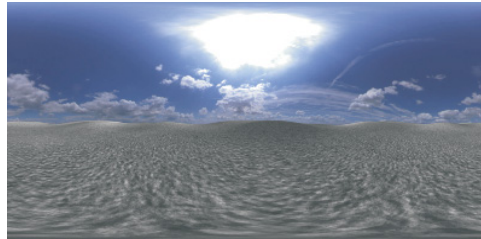

Resolution: 6248 x 3124 pixel

Resolution: 2048 x 1024 pixel

DH107_XXL

Resolution: 10.000 x 5.000 pixel

Vertical Cross

DH107VC