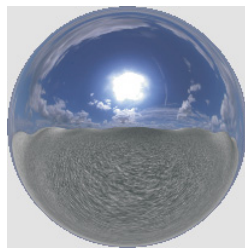

Resolution: 4096 x 4096 pixel

DH107LP

Resolution: 2048 x 2048 pixel

DH107LT

Resolution: 512 x 512 pixel

Light Probe Blured

DH107LB

Resolution: 512 x 512 pixel