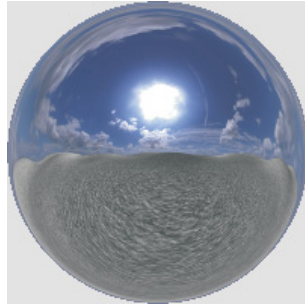

Resolution: 4096 x 4096 pixel

DH107LP

Resolution: 2048 x 2048 pixel

DH107LT

Resolution: 512 x 512 pixel

Light Probe Blured

DH107LB

Resolution: 512 x 512 pixel