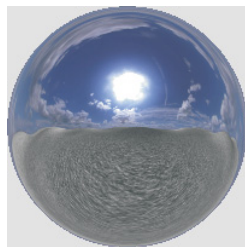

Resolution: 4096 x 4096 pixel

DH107LP

Resolution: 2048 x 2048 pixel

DH107LT

Resolution: 512 x 512 pixel

Light Probe Blured

DH107LB

Resolution: 512 x 512 pixel