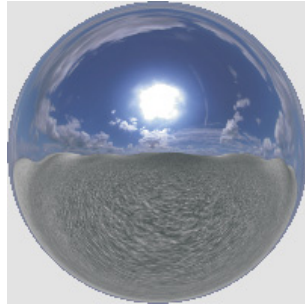

mount_30.jpg

Dosch HDRI: Mountain Backgrounds

mount_31.jpg

mount_32.jpg

mount_33.jpg

Filename description:

Light-Probe

DH107LX