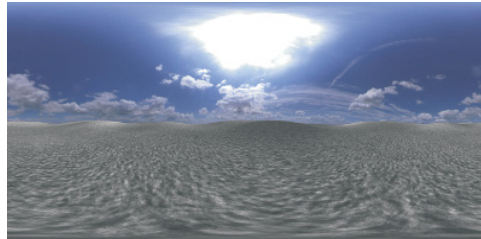

Resolution: 6248 x 3124 pixel

Resolution: 2048 x 1024 pixel

DH107_XXL

Resolution: 10.000 x 5.000 pixel

Vertical Cross

DH107VC